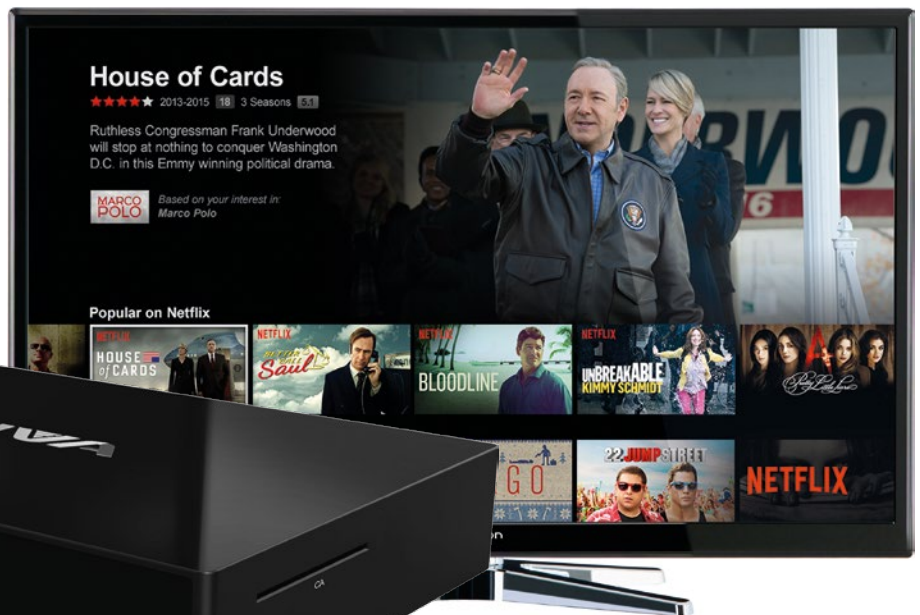

Hard Drive Ready

ANDROID lollipop

HDMI 2.0 **HEVC H.265**

Main features:

- **4K UHD** - Support for ultra-high resolutions
- **H.265/HEVC** - Support for hardware decoding
- **DVB-S2** - H.264 Full 1080P HDTV
- **Support for pay TV card reader (CA)**
- **Dualband Wi-Fi** - 802.11 b/g/n 2.4GHz/5GHz
- **Ethernet modem (LAN)** for interactive communication with local network and Internet
- **Bluetooth** - Support for connecting the keyboard and mouse or other devices
- **SD Card Reader**
- **Hard drive ready** - Support for easy hard drive installation for TimeShift and programs recording
- **Android 5.1.1 Lollipop**
- **Kodi Media Center** - Advanced multimedia support
- **Netflix, HBO GO** - Excellent cooperation with almost all Video On Demand (VOD) services
- **DLNA, Miracast and AirPlay** - Support for media streaming to the device

Ariva 4K is not just a media player. When user connects a keyboard and mouse (via USB or Bluetooth), one can surf the internet, play games, work with documents or use social networking sites without the need of a computer and monitor - simple connection the device to the TV is enough.

Ariva 4K is the center of home entertainment. With acclaimed and well-known application Kodi Media Center users can easily catalog their media collections to create one, easy to navigate library. For lovers of movies in the highest quality, Kodi offers full hardware support of video 4K decoding, even encoded with the latest and very hardware demanding H.265/HEVC codec. Ariva 4K offers full support for hardware video decoding. It's simply the best choice to watch movies that provides the highest quality experience, thanks also to S/PDIF port, so the user can connect the device to the receiver and enjoy surround sound in movies.

Ariva 4K is a family device. You can easily transfer to the TV screen photographs, movies, or music directly from your phone or tablet. The whole family can enjoy photos and videos from birthdays or other events without the need to transfer them to the device or placing them on the Internet.

Ariva 4K is running a well-known and well-liked Android 5 version. The user has access to the full content of Google Play Store applications for Android and that means almost infinite possibilities. Games, utilities, VOD services, music services, information services, Internet... Everything at your fingertips and on the big TV screen! Ariva 4K can be operated with the supplied remote control but also can make use of a dedicated application that greatly facilitates and speeds up the workflow with the device. Additionally, the application allows you to watch TV on your smartphone or tablet - directly from the receiver!

Ariva 4K is truly a multimedia receiver! This is a response to the multimedia needs of the present day and tomorrow.